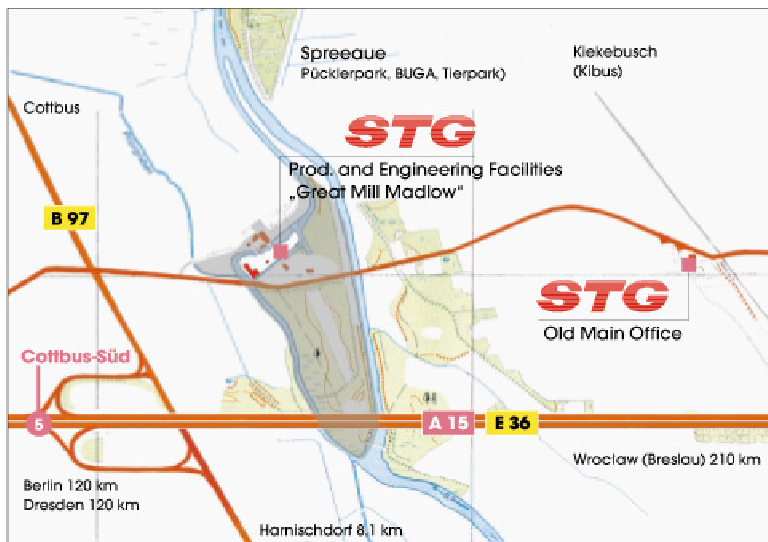

Software & Technologie Glas GmbH Cottbus  
Kiekebuscher Weg 14  
03050 Cottbus

**You can reach us by car:**

**from North (via Berlin):**

Motorway **A13 Berlin - Dresden** until interchange "**Dreieck Spreewald**" -  
**turn to Motorway A15** until exit "**Cottbus-Süd**" (5),  
leave A15 **towards Cottbus** (-Madlow) on main road "**Madlower Hauptstrasse**" (B97) -  
follow road **for 300 m** –  
**turn right** into rural road "**Kiekebuscher Weg**" (L50) **towards Kiekebusch**, follow the road  
**for 300m** and **turn (behind the small bridge) left** into "**Great Mill Madlow**"  
You have reached STG's headquarter.

**from South (via Dresden):**

Motorway **A13 Dresden-Berlin** until interchange "**Dreieck Spreewald**" -  
**turn to Motorway A15** until exit "**Cottbus-Süd**" (5),  
leave A15 **towards Cottbus** (-Madlow) on main road "**Madlower Hauptstrasse**" (B97) -  
follow road **for 300 m** –  
**turn right** into rural road "**Kiekebuscher Weg**" (L50) **towards Kiekebusch**, follow the road  
**for 300m** and **turn (behind the small bridge) left** into "**Great Mill Madlow**"  
You have reached STG's headquarter.